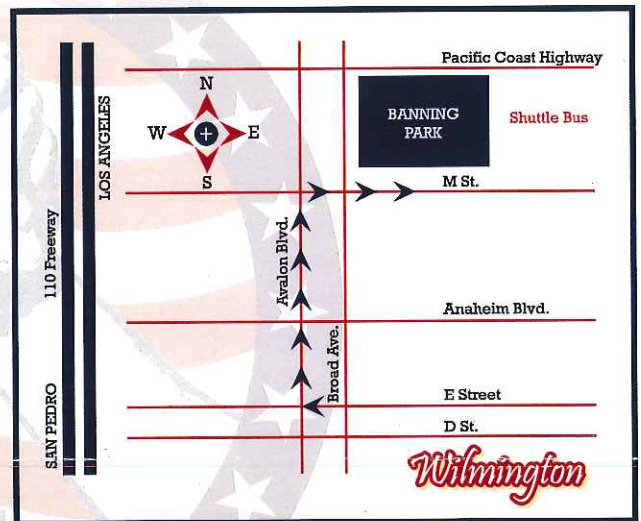

38TH ANNUAL

LOS ANGELES / LONG BEACH

HARBOR LABOR COALITION

LABOR SOLIDARITY PARADE

UNION PROUD UNION STRONG

MARCH STARTS AT: BROAD & E. ST. IN WILMINGTON

LA MARCHA COMIENZA EN: BROAD Y E. ST EN WILMINGTON

ASSEMBLY BEGINS AT 8 AM | MARCH DEPARTS AT 10 AM

FORMACION EMPIEZA 8 AM | LA MARCHA SALE 10 AM

**RALLY AT BANNING PARK AT 12 PM | SPEAKERS, MUSIC,
SHUTTLE BUSES, HOT DOGS, SOFT DRINKS, & MORE!**

**RENUNION EN BANNING PARK 12 PM | VOCEROS, MUSICA,
AUTOBUSES DE TRANSPORTE, HOT DOGS, SODAS, Y MUCHO MAS!**