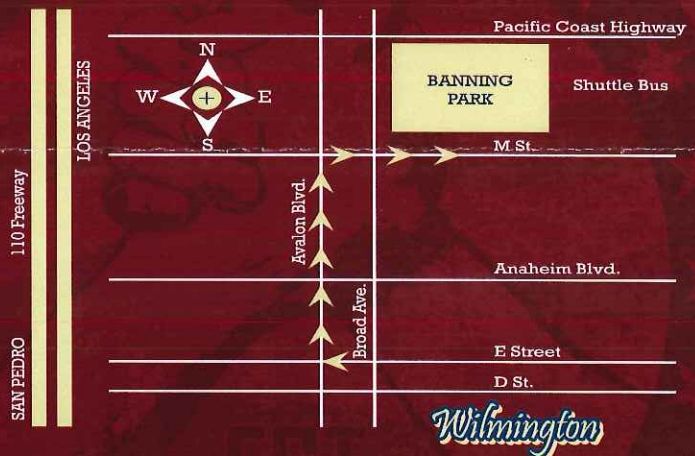

# LABOR DAY

*Parade*

March Starts At: Broad & E. St. In Wilmington  
Assembly Begins At 8 AM | March Departs At 10 AM  
Rally at Banning Park at 12 PM | Speakers, Music,  
Shuttle Buses, Hot Dogs, Soft Drinks, & More!

La March Comienza En: Broad Y E. St En Wilmington  
Formacion Empieza 8 AM | La Marcha Sale 10 AM  
Renunion en Banning Park 12 PM | Voceros, Musica,  
Autobuses de Transporte, Hot Dogs, Sodas, y Mucho Mas!

**RISE UP AND RESIST**

**MONDAY - SEPTEMBER 3, 2018**

Labor Day Committee : 7844 Rosecrans Ave. Paramount, CA 90723

Phone : 562.481.7275 OR Visit Us On [facebook](#)