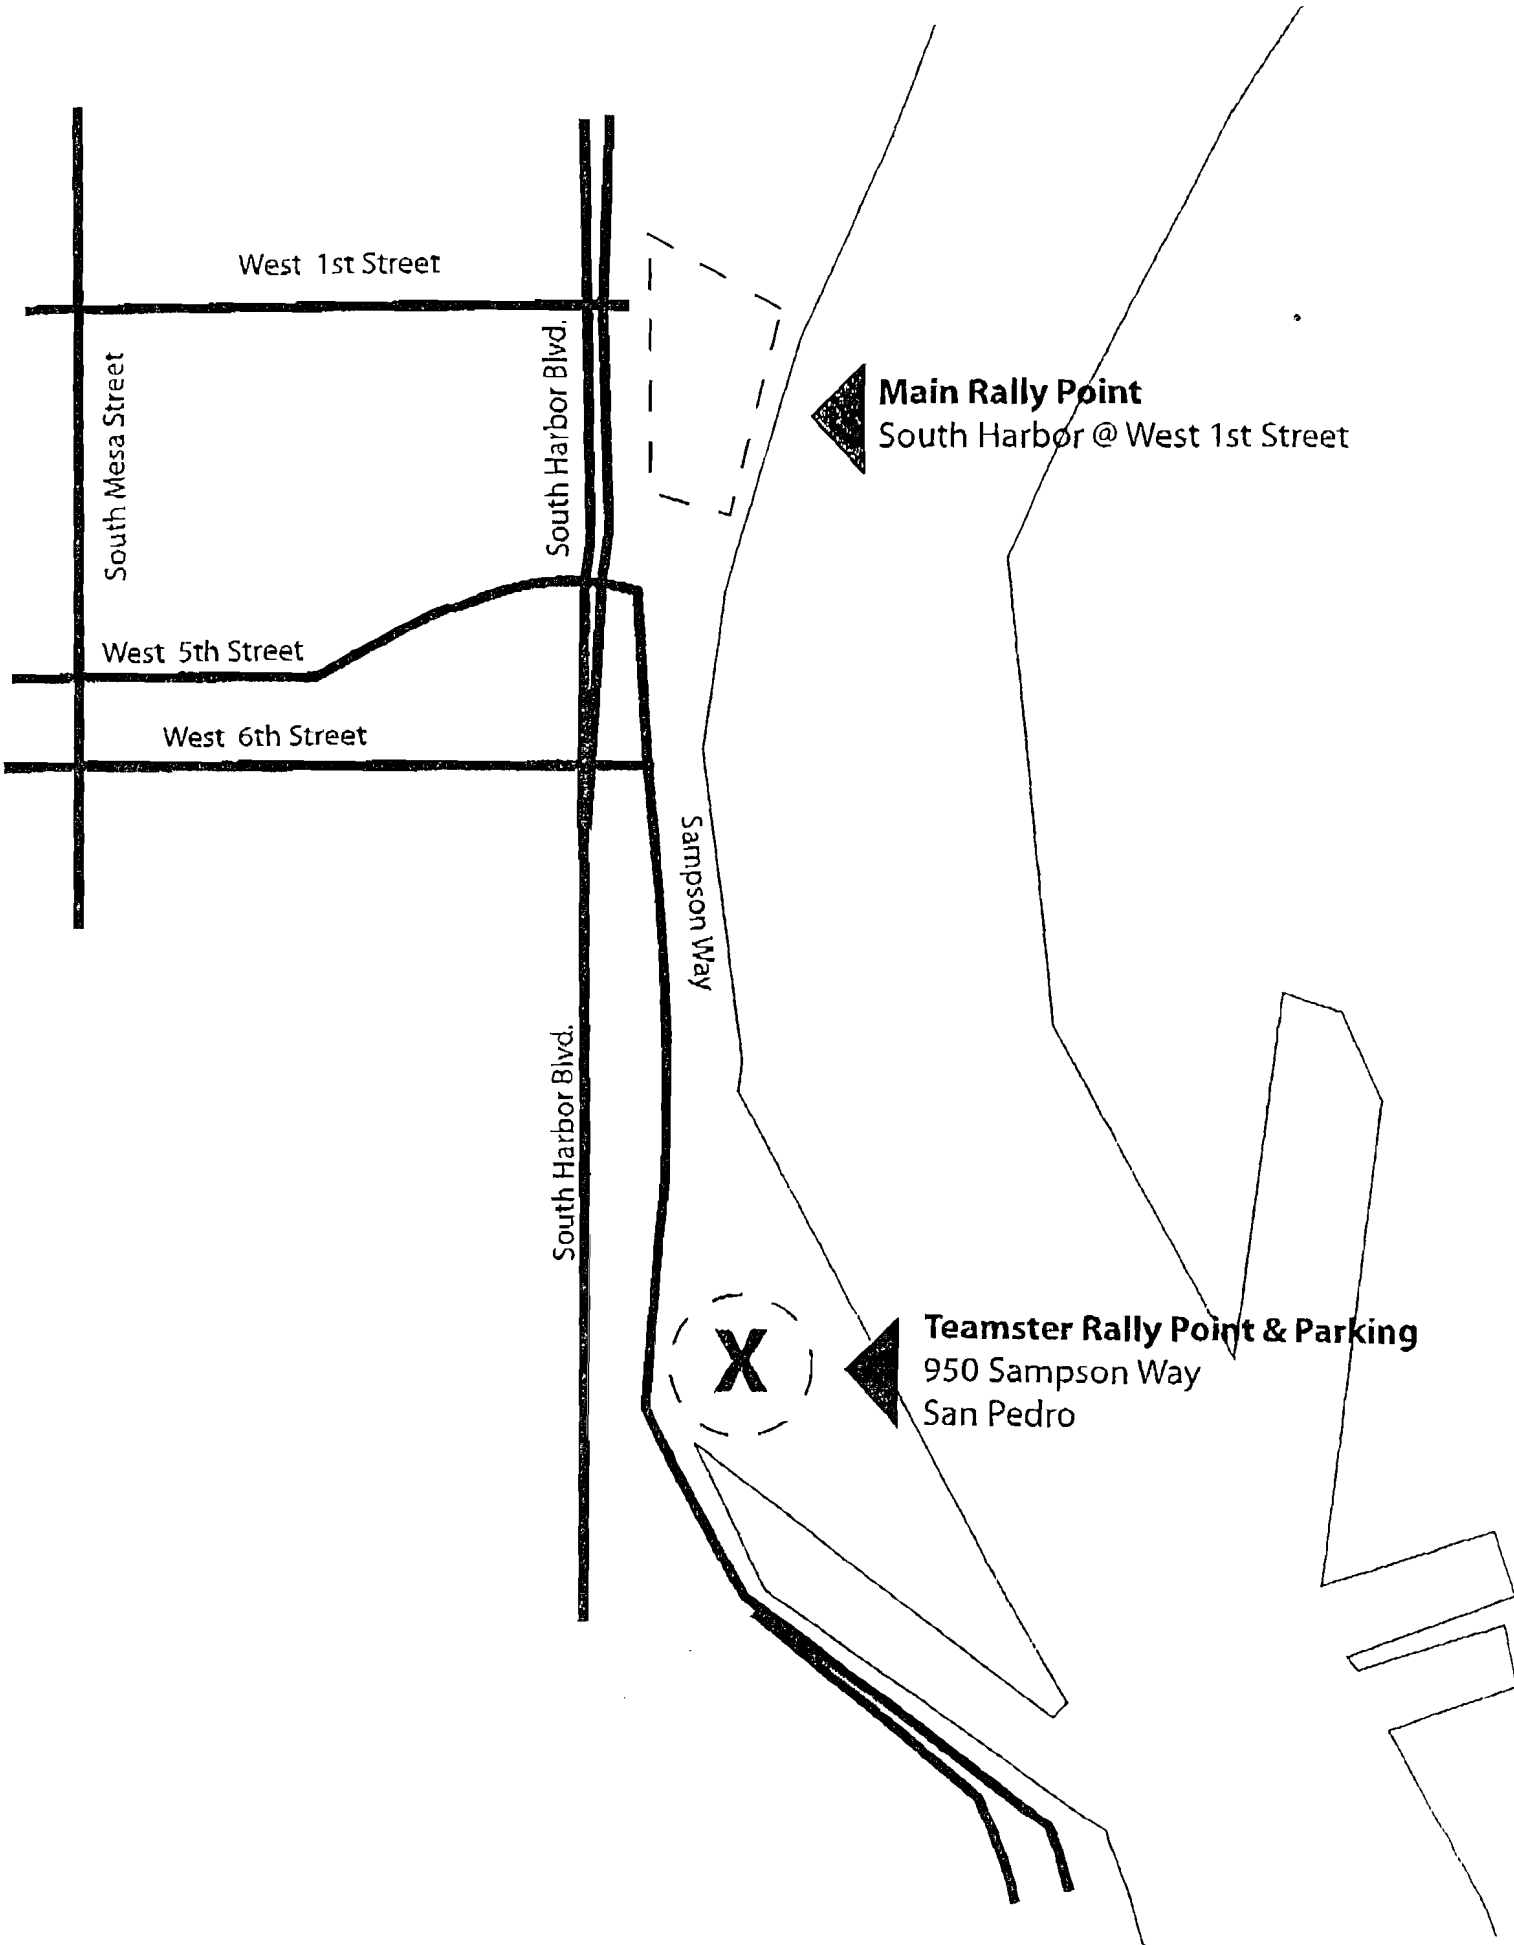

THURSDAY, APRIL 17
RALLY AT THE DOCKS
FACT SHEET

**Join IBT General President Jim Hoffa
At Massive Teamster Rally for Workers**

WHEN: Thursday, April 17 - Assemble at 3:30 p.m.

WHERE: 950 Sampson Way
Port of Los Angeles
San Pedro

DIRECTIONS:

710 South, becomes Ocean Blvd, then becomes CA- 47 South.
Exit Harbor Blvd toward San Pedro, turn right on N. Harbor Blvd.
Turn left onto W. 6th St. then right onto Sampson Way

MOTORCYCLISTS:

Be at Local 848 Long Beach staging area at 2 p.m.
(from Long Beach, 405 North to 710 South)

Free t-shirts to first 2,000 arriving Teamsters, free hot dogs and
drinks. Music, free parking. Short walk after Teamster rally to
"Hollywood to the Docks" rally

West 1st Street

South Mesa Street

South Harbor Blvd.

West 5th Street

West 6th Street

Sampson Way

South Harbor Blvd.

Main Rally Point
South Harbor @ West 1st Street