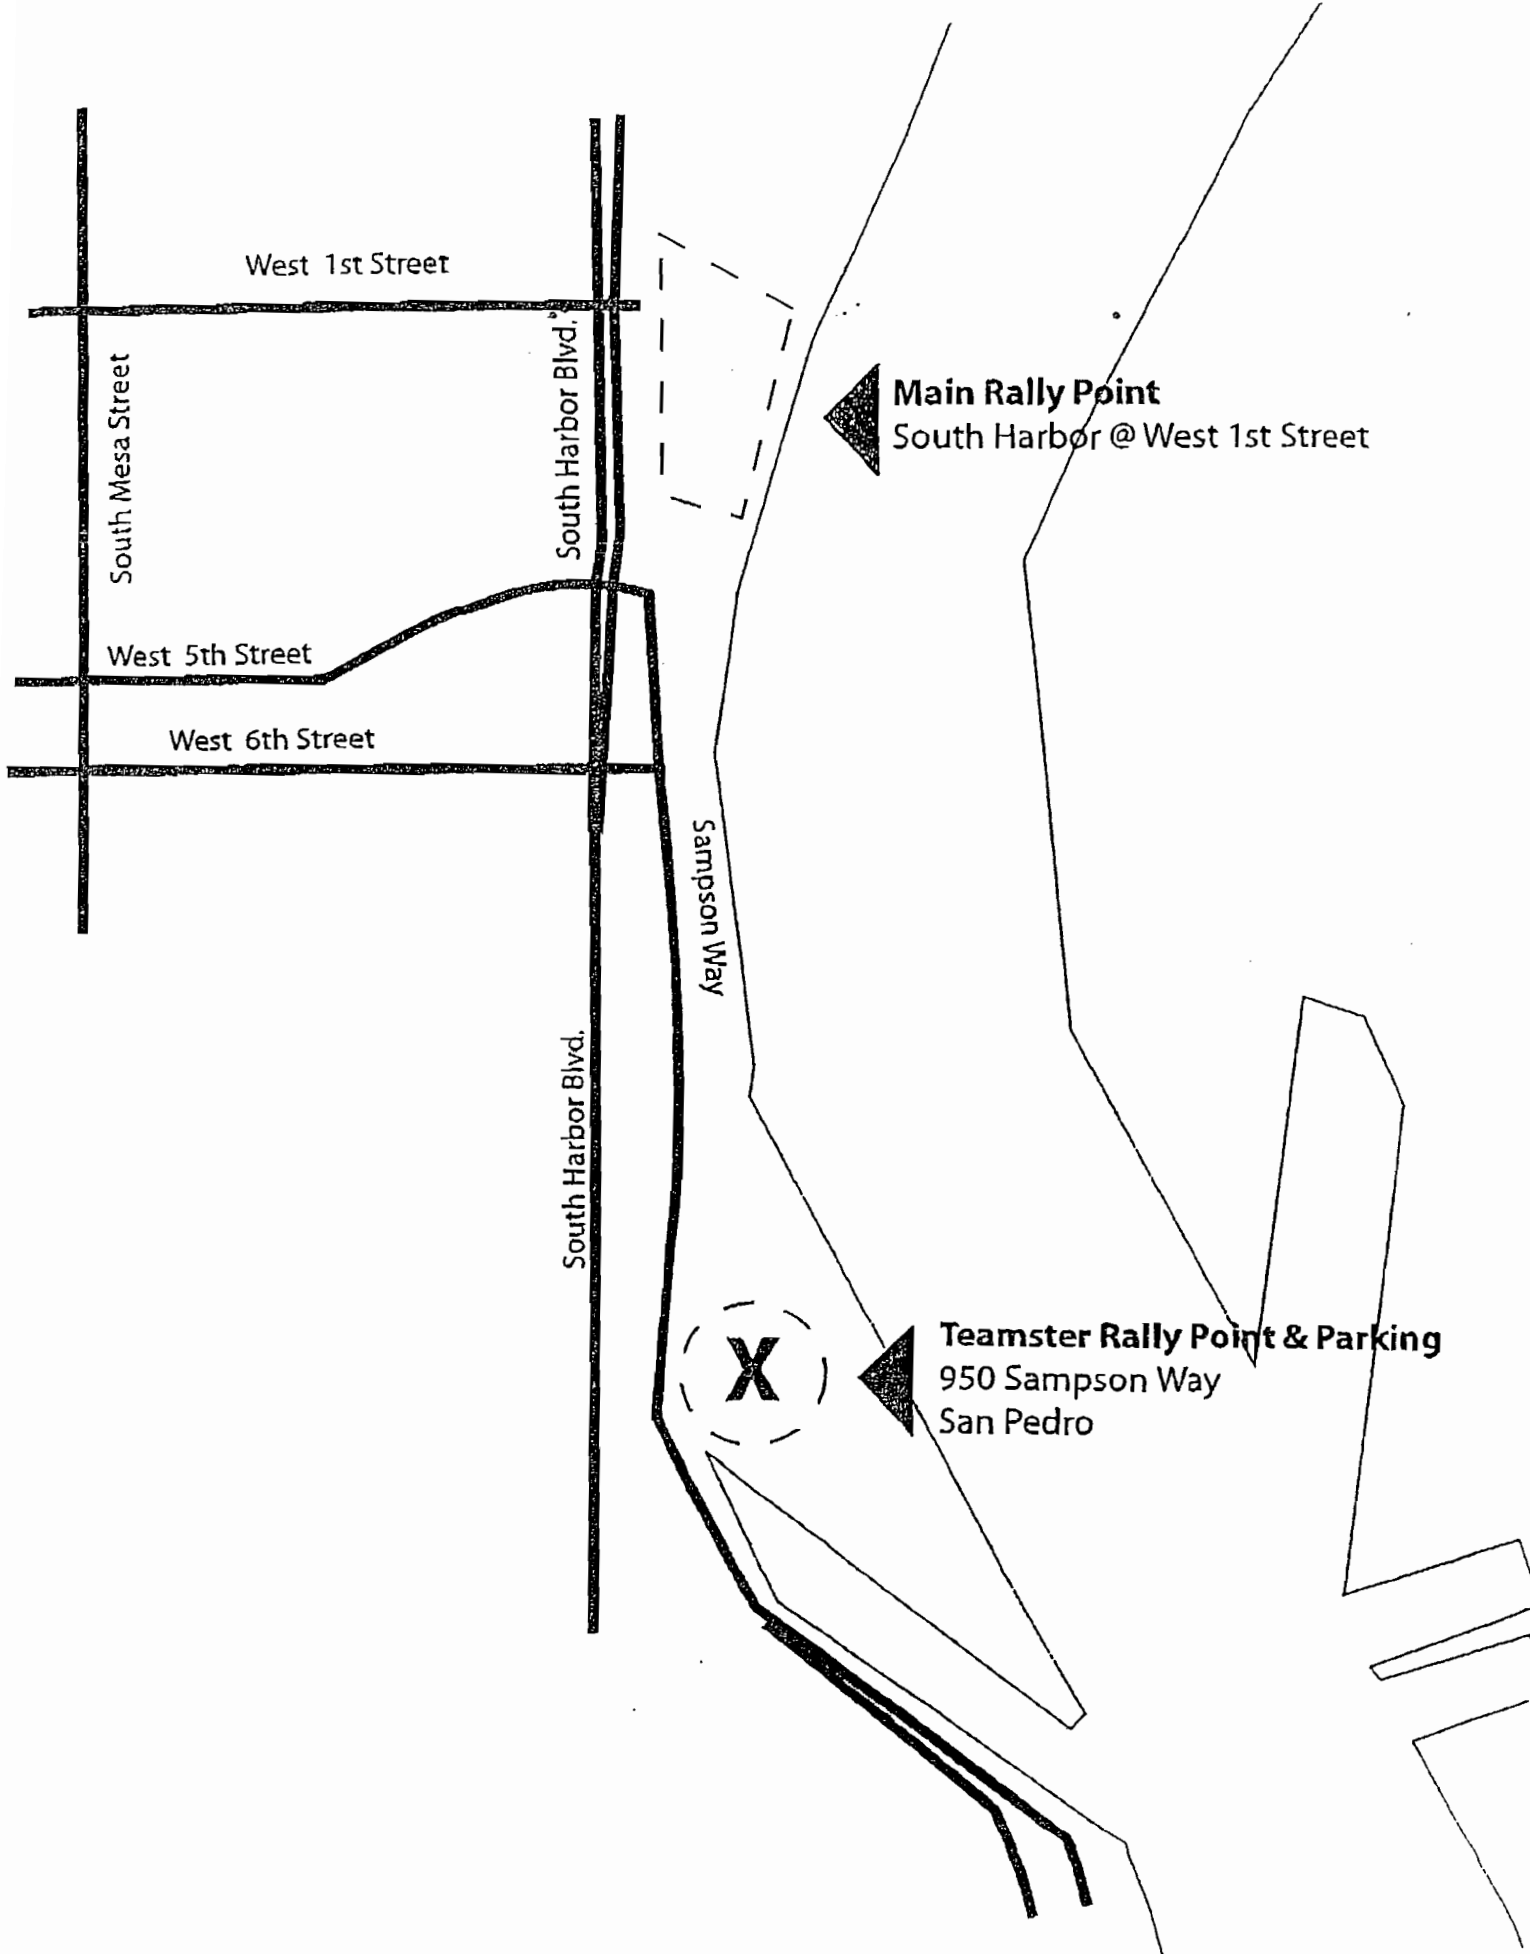

West 1st Street

South Mesa Street

South Harbor Blvd.

Main Rally Point
South Harbor @ West 1st Street

West 5th Street

West 6th Street

Sampson Way

South Harbor Blvd.

X

Teamster Rally Point & Parking
950 Sampson Way
San Pedro